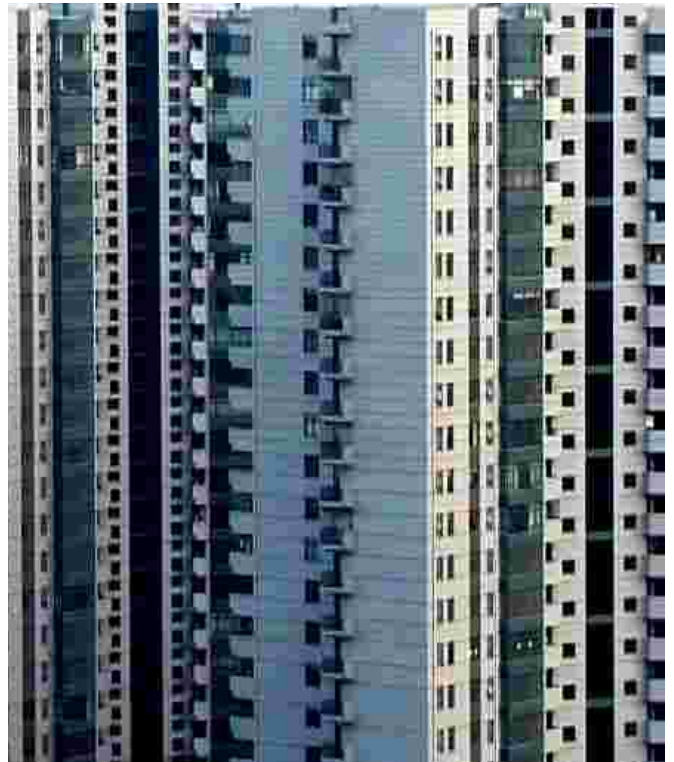

D-Fuse

[T] +44 [0]20 7253 3462 [T] +44 [0]20 7566 0181
13-14 GREAT SUTTON ST. LONDON. EC1V 0BX. UK.
[W] WWW.DFUSE.COM [E] INFO@DFUSE.COM

TITLE

BRILLIANT CITY

DURATION - 14.30 MINS

YEAR OF PRODUCTION - 2004

COUNTRY OF PRODUCTION - UK/CHINA

VIDEO - D-FUSE

AUDIO - MATTHAIS KISPERT

DESCRIPTION

D-Fuse + the musician Matthias Kispert produced the new D-Fuse movie **Brilliant City** during a stay in Shanghai with the **British Council Artist Link Program**. The title refers to the location, a residential complex comprised of 25 highrises in the northern part of Shanghai, China. It is entirely shot from the 34th floor of one of the buildings and stages a peeping tom view of the city below, capturing everyday activities that can be observed from this vantage point such as training soldiers, building activity, traffic, gardening. The camera hovers above the entire panorama and focuses on details in the everyday life of this rapidly changing metropolis.